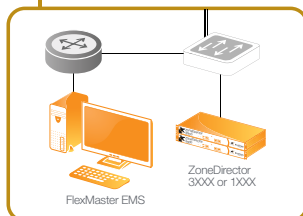

# Ruckus Smart Wi-Fi Delivers Education's Most Flexible Deployment Options

**INTERNET ACCESS, MULTIMEDIA SERVICES, VOIP,  
IP VOD, IPTV STREAMING, GUEST NETWORKING,  
STAFF ADMINISTRATION, OUTDOOR EVENTS**

Many AP options — deployed with or without controller

Adaptive antenna technology and airtime fairness for high density areas

Controllers out of the datapath — deployed onsite or offsite

Unified end-end management of entire indoor/outdoor system