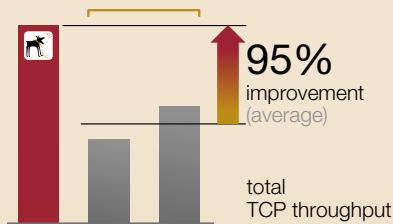

High Density: 90 active clients per AP

adaptive antennas + conventional Wi-Fi learning-based SON implementations