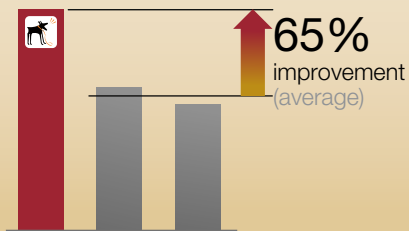

Interference: 6 APs, 120 clients, 1 busy rogue AP