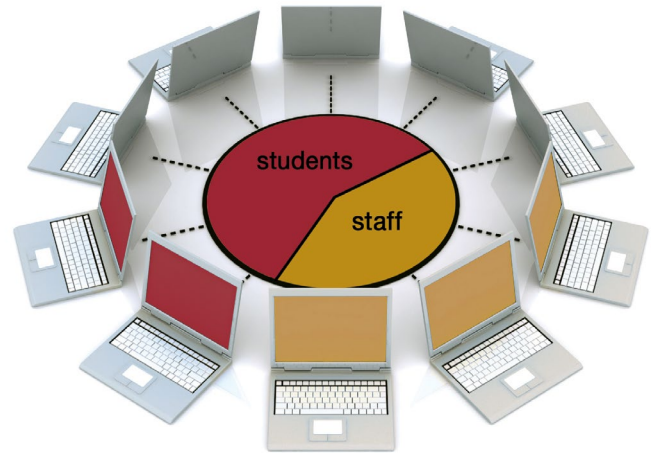

Strong Wi-Fi Security, Simple to Administer

Ruckus has fully integrated features to handle BYOD stress points for both administrators and users. We leverage existing resources by integrating with current network segmentation and security architectures, authentication protocols, and directory services. Second, Ruckus has built easy and intuitive device provisioning and onboarding processes that are foolproof for users and simple to implement by IT staff. Third, our device fingerprinting and access control features enable differentiated policies for specific device types and user roles, as well as enhanced monitoring and visibility to improve network operations, troubleshooting, and policy changes over time. Finally, Ruckus provides the RF stability, scalability, and capacity needed to enable BYOD. Robust wireless performance enables users to connect and stay connected, making BYOD initiatives work.