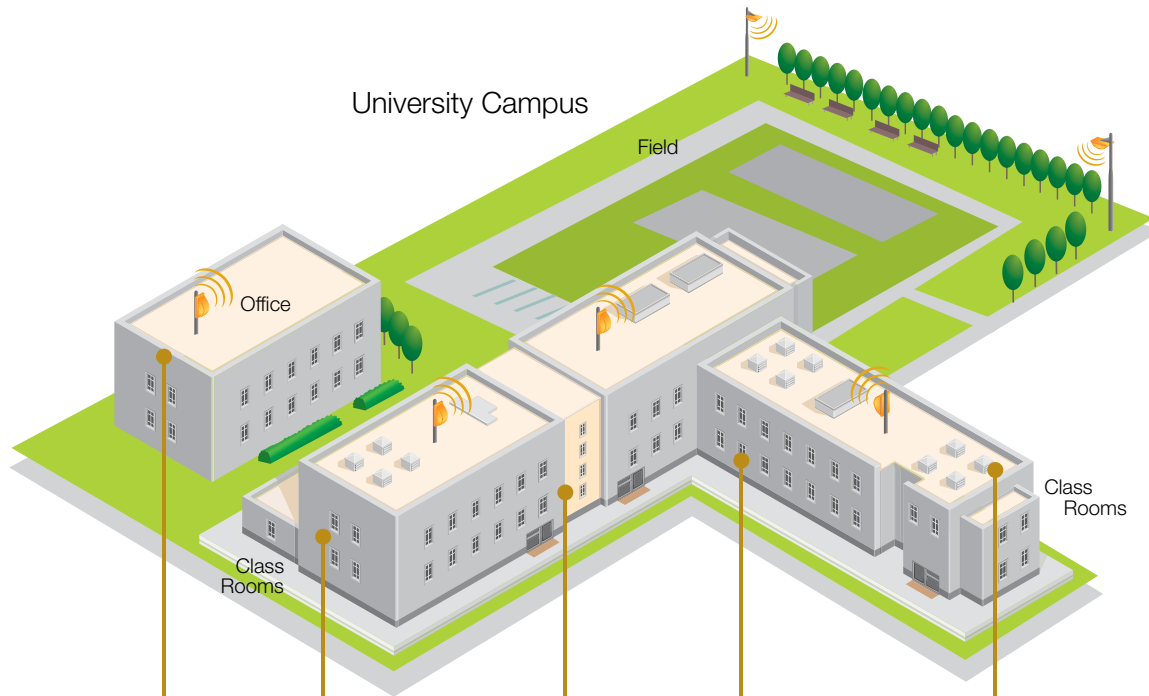

Ruckus Smart Wi-Fi Delivers Education's Most Flexible Deployment Options

**INTERNET ACCESS, MULTIMEDIA SERVICES, VOIP,
IP VOD, IPTV STREAMING, GUEST NETWORKING,
STAFF ADMINISTRATION, OUTDOOR EVENTS**

Many AP options — deployed with or without controller